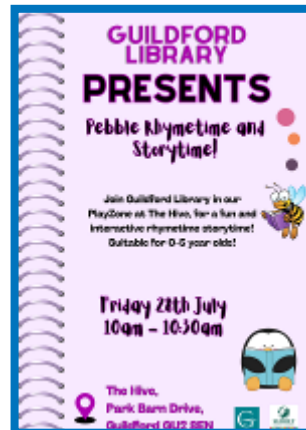

Pebble Rhymetime and Storytime

Friday 28th August 10–10.30 am

*The Hive
Park Barn Drive
Guildford
GU2 8EN*

Guildford Fire Station Open Day

Guildford open day 12 August 2023

- 10am to 11am for Special Educational Needs (SEN) families only.
  - 11am to 4pm open to all.